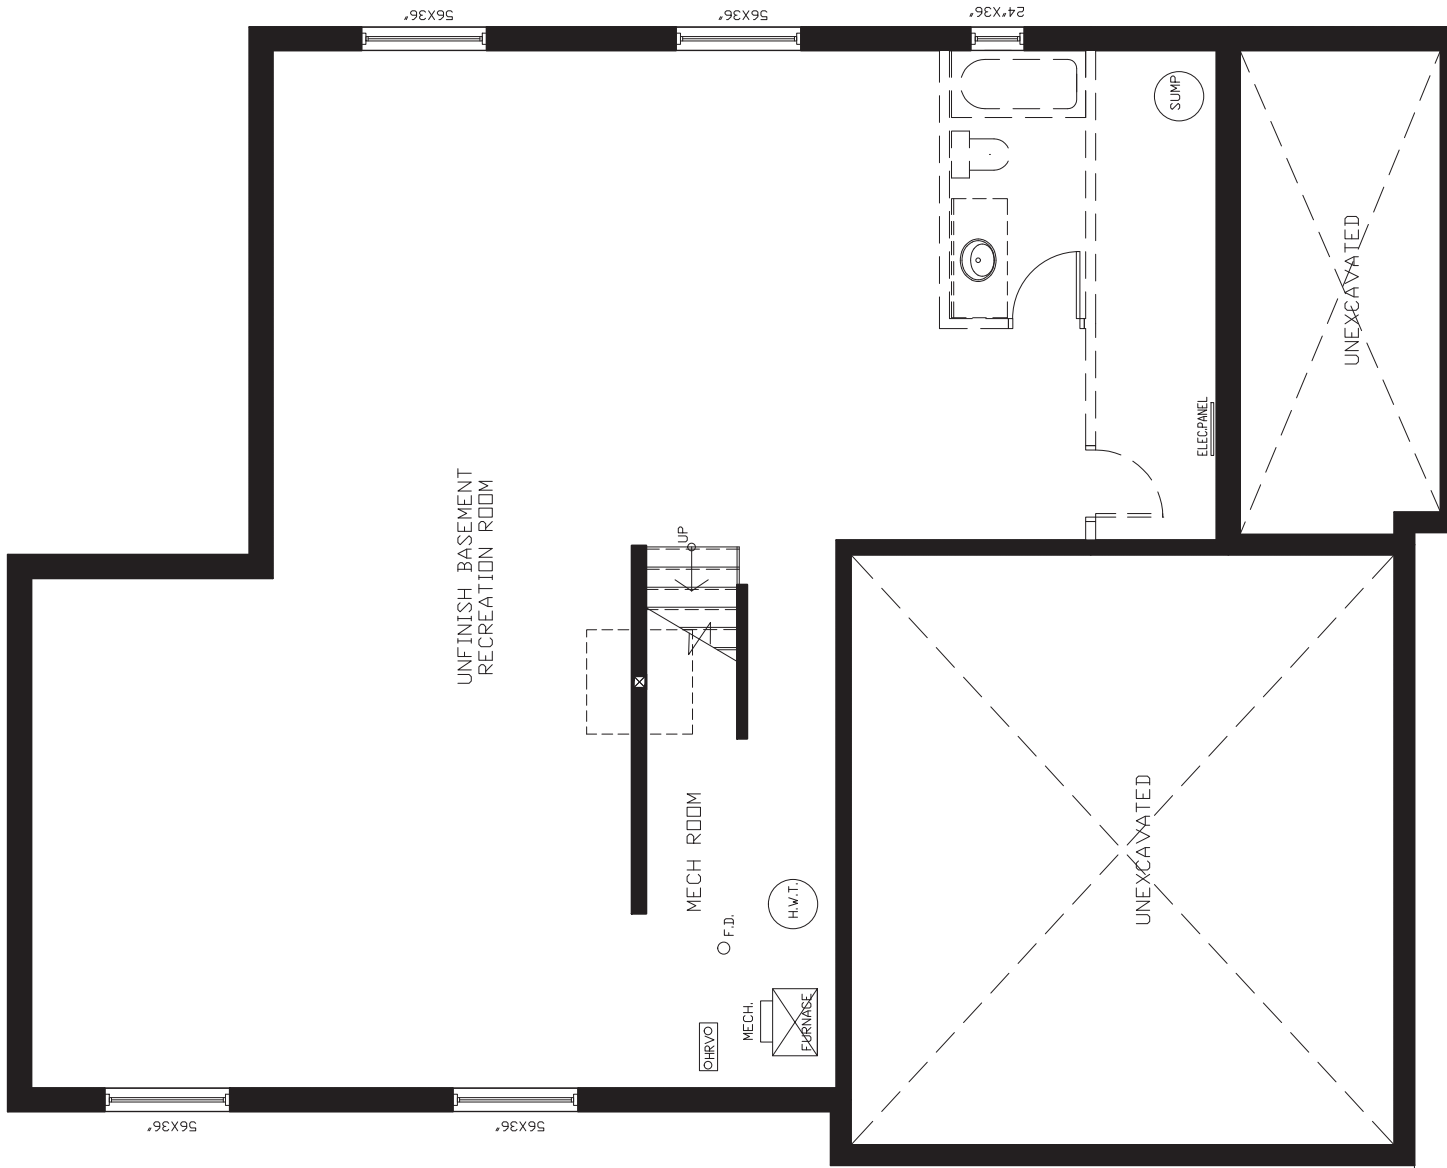

Rudra
Elevation 1 | 2,989 sq ft

FRONT ELEVATION

Shree Homes inc
LONDON • ONTARIO

Rudra
Elevation 1 | 2,989 sq ft

FRONT ELEVATION

Shree Homes inc
LONDON • ONTARIO

Rudra
Elevation 1 | 2,989 sq ft

MAIN FLOOR

Shree Homes inc
LONDON • ONTARIO

Rudra
Elevation 1 | 2,989 sq ft

SECOND FLOOR

Shree Homes inc
LONDON • ONTARIO

Rudra
Elevation 1 | 2,989 sq ft

FRONT ELEVATION

Shree Homes inc
LONDON • ONTARIO

Rudra
Elevation 1 | 2,989 sq ft

BASEMENT

Shree Homes inc
LONDON • ONTARIO

Rudra
Elevation 1 | 2,989 sq ft

SECOND FLOOR

Shree Homes inc
LONDON • ONTARIO