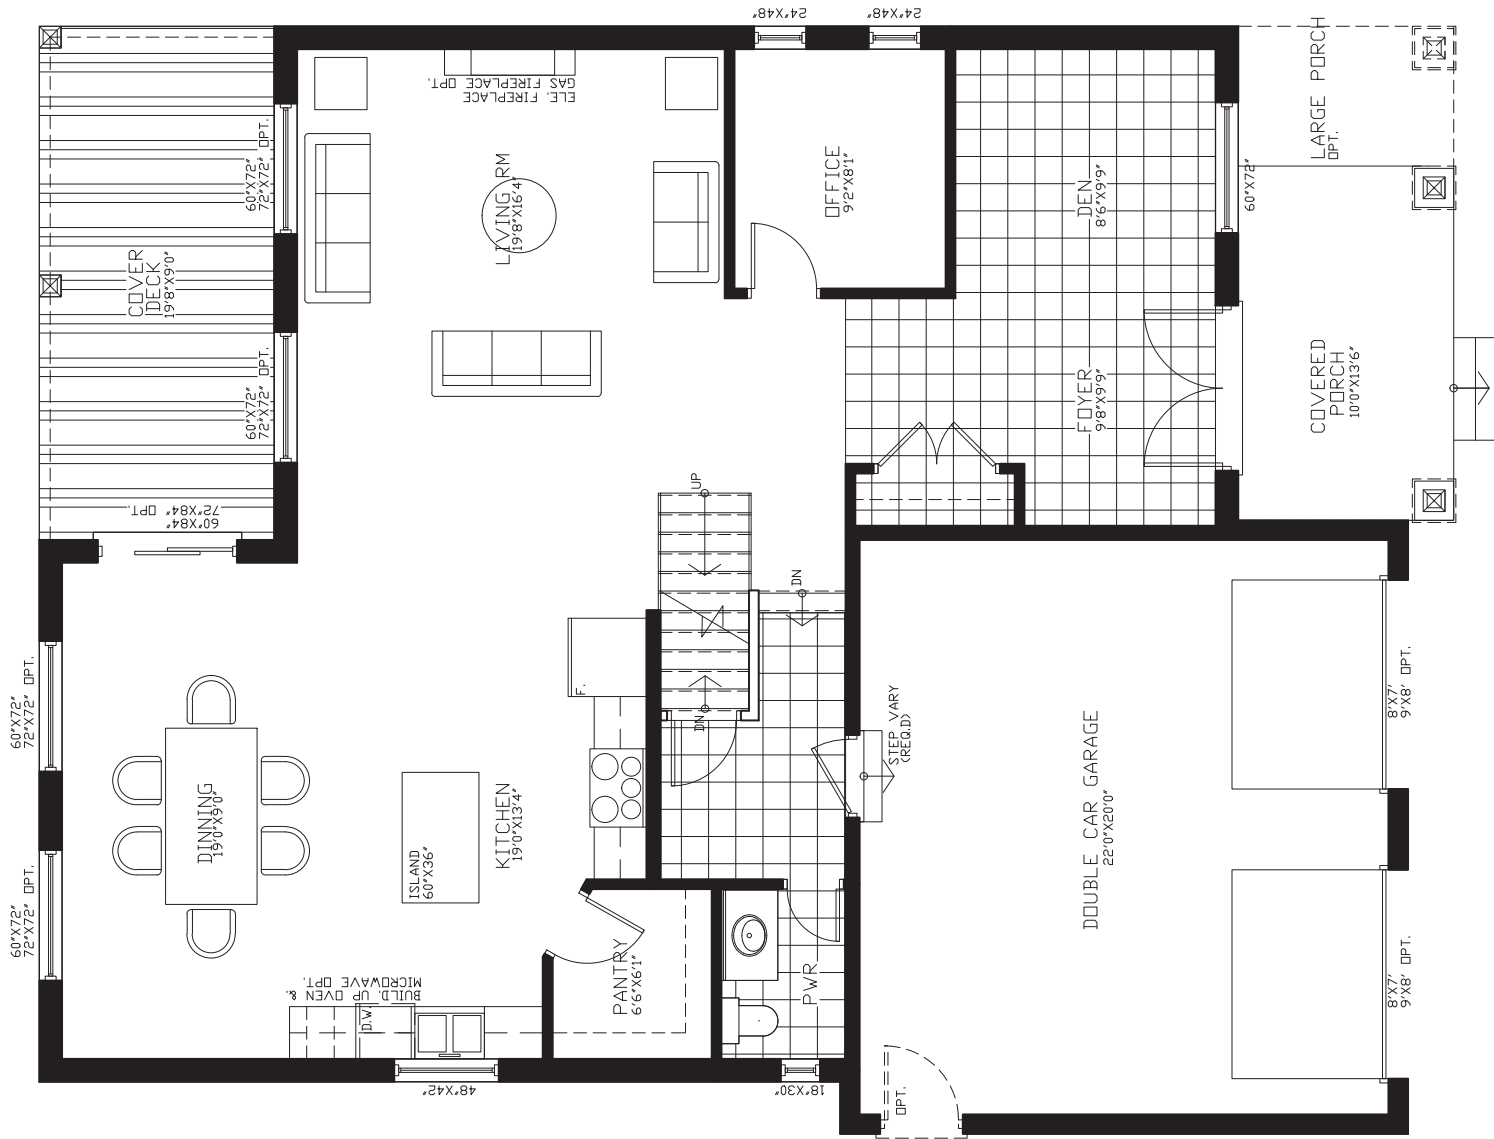

Rudra
Elevation 1 | 2,989 sq ft

FRONT ELEVATION

Shree Homes inc
LONDON • ONTARIO

Rudra
Elevation 1 | 2,989 sq ft

FRONT ELEVATION

Shree Homes inc
LONDON • ONTARIO

Rudra
Elevation 1 | 2,989 sq ft

MAIN FLOOR

Shree Homes inc
LONDON • ONTARIO

Rudra
Elevation 1 | 2,989 sq ft

SECOND FLOOR

Shree Homes inc
LONDON • ONTARIO

Rudra
Elevation 1 | 2,989 sq ft

FRONT ELEVATION

Shree Homes inc
LONDON • ONTARIO

Rudra
Elevation 1 | 2,989 sq ft

BASEMENT

Shree Homes inc
LONDON • ONTARIO

Rudra
Elevation 1 | 2,989 sq ft

SECOND FLOOR

Shree Homes inc
LONDON • ONTARIO