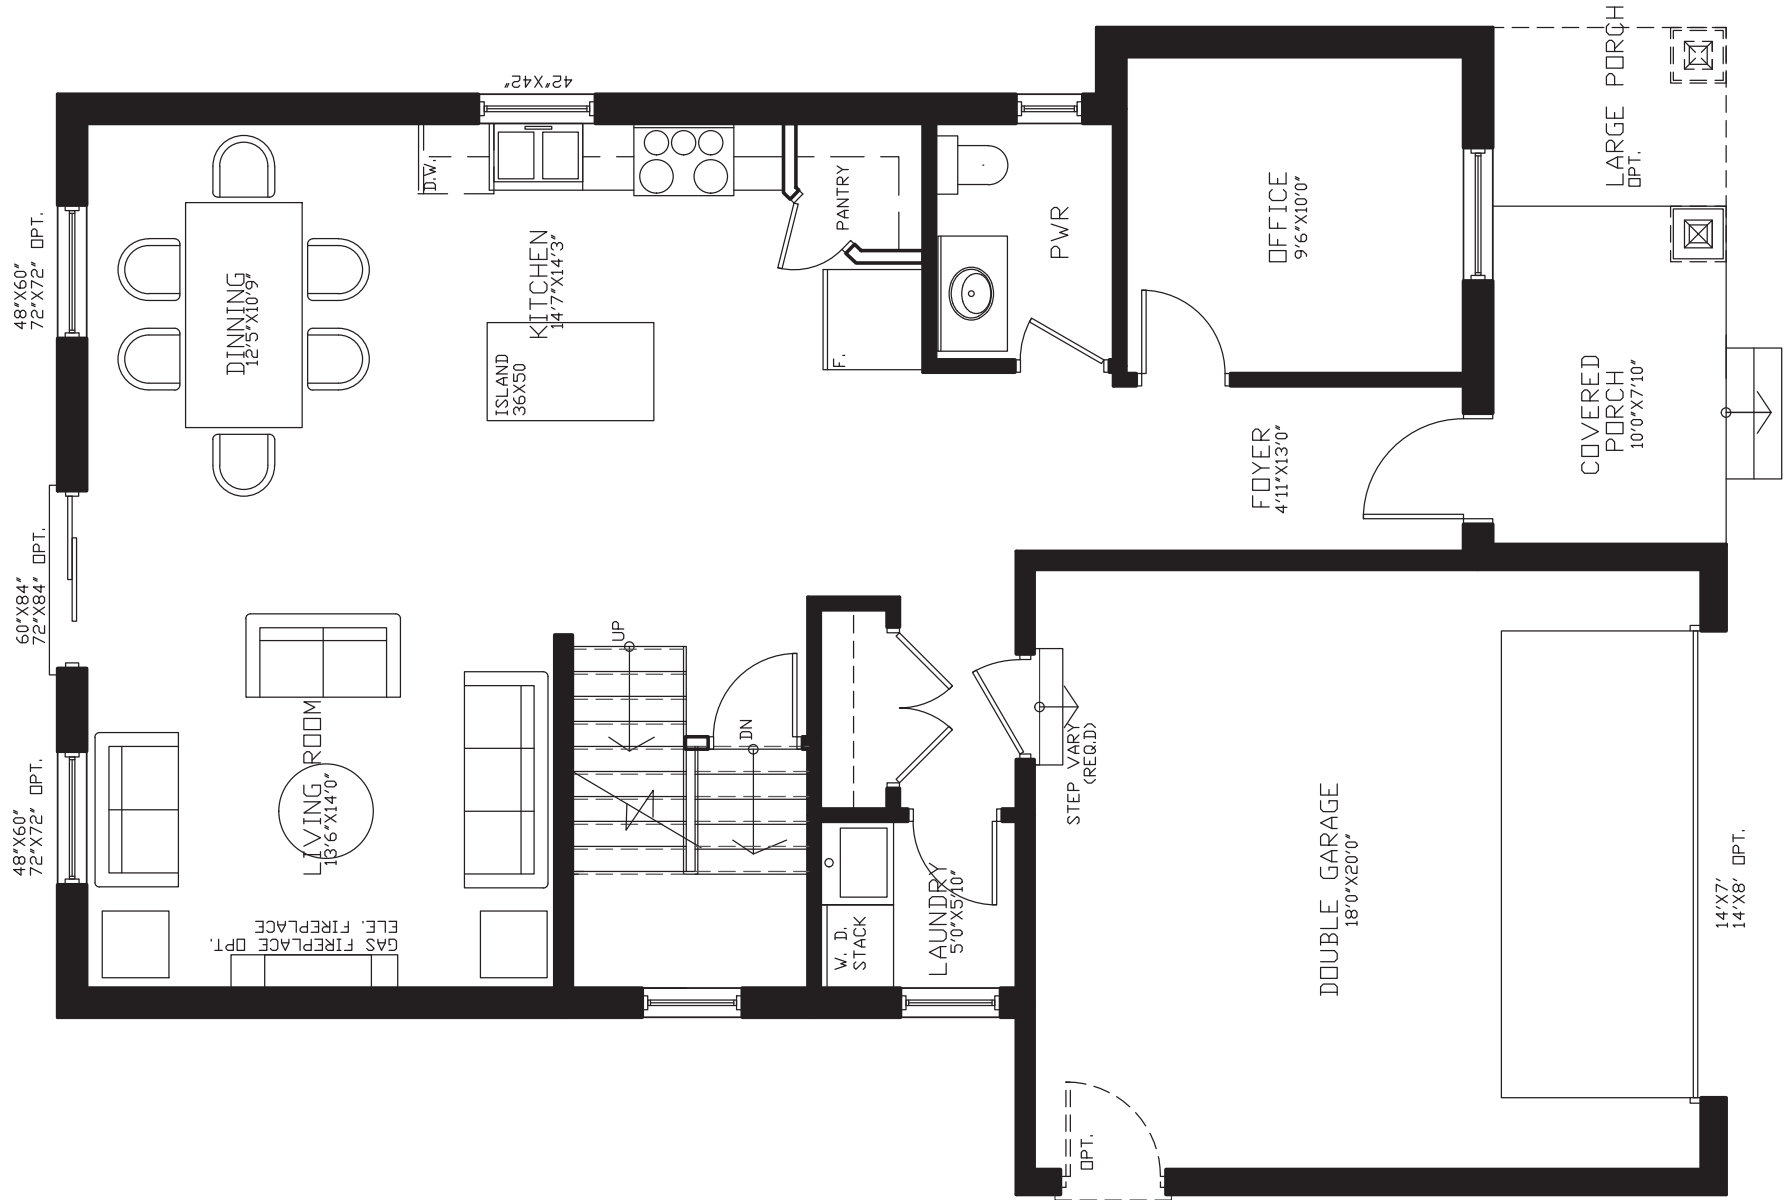

Shree Homes inc
LONDON • ONTARIO

Riddhi
2,150 sq ft

SECOND FLOOR

Shree Homes inc
LONDON • ONTARIO

Riddhi
2,150 sq ft

FRONT ELEVATION

Shree Homes inc
LONDON • ONTARIO

Riddhi
2,150 sq ft

BASEMENT

Shree Homes inc
LONDON • ONTARIO

Riddhi
 2,150 sq ft

MAIN FLOOR

Shree Homes inc
 LONDON • ONTARIO

Riddhi
2,150 sq ft

SECOND FLOOR

Shree Homes inc
LONDON • ONTARIO