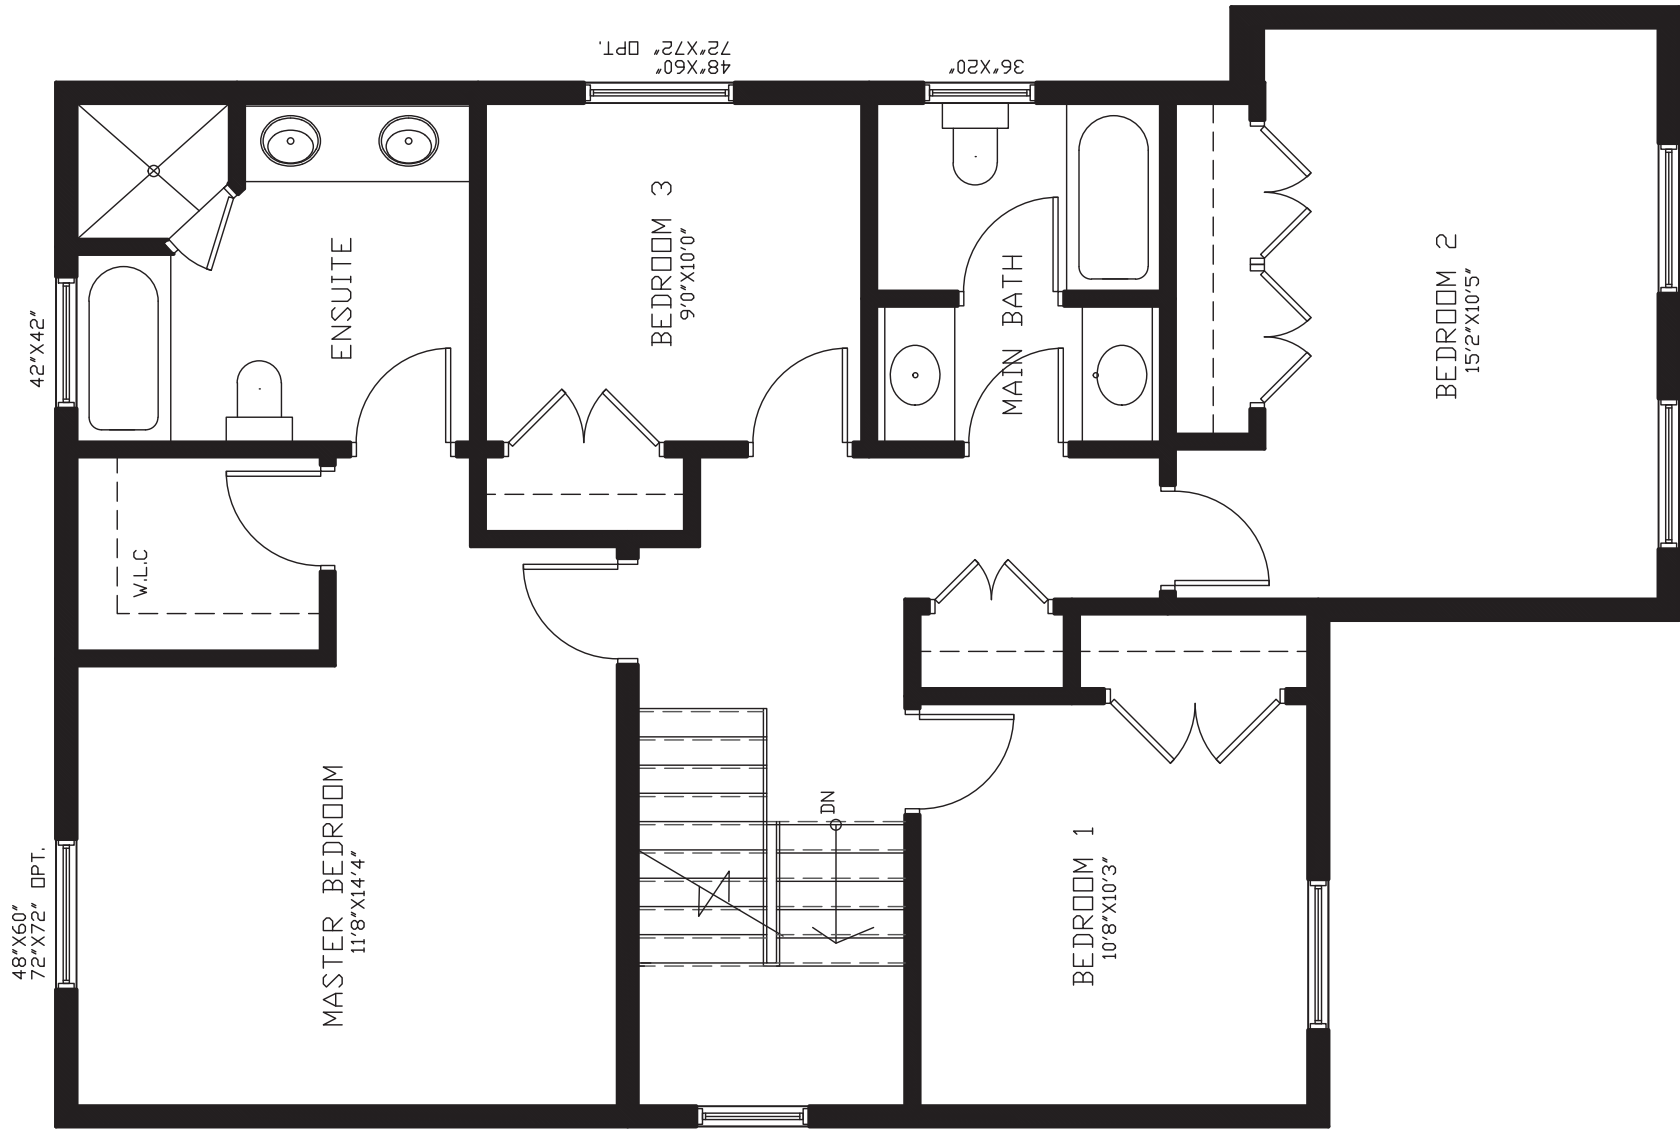

Shree Homes inc
LONDON • ONTARIO

Riddhi
2,150 sq ft

SECOND FLOOR

Shree Homes inc
LONDON • ONTARIO

Riddhi
2,150 sq ft

FRONT ELEVATION

Shree Homes inc
LONDON • ONTARIO

Riddhi
2,150 sq ft

BASEMENT

Shree Homes inc
LONDON • ONTARIO

Riddhi
 2,150 sq ft

MAIN FLOOR

Shree Homes inc
 LONDON • ONTARIO

Riddhi
2,150 sq ft

SECOND FLOOR

Shree Homes inc
LONDON • ONTARIO