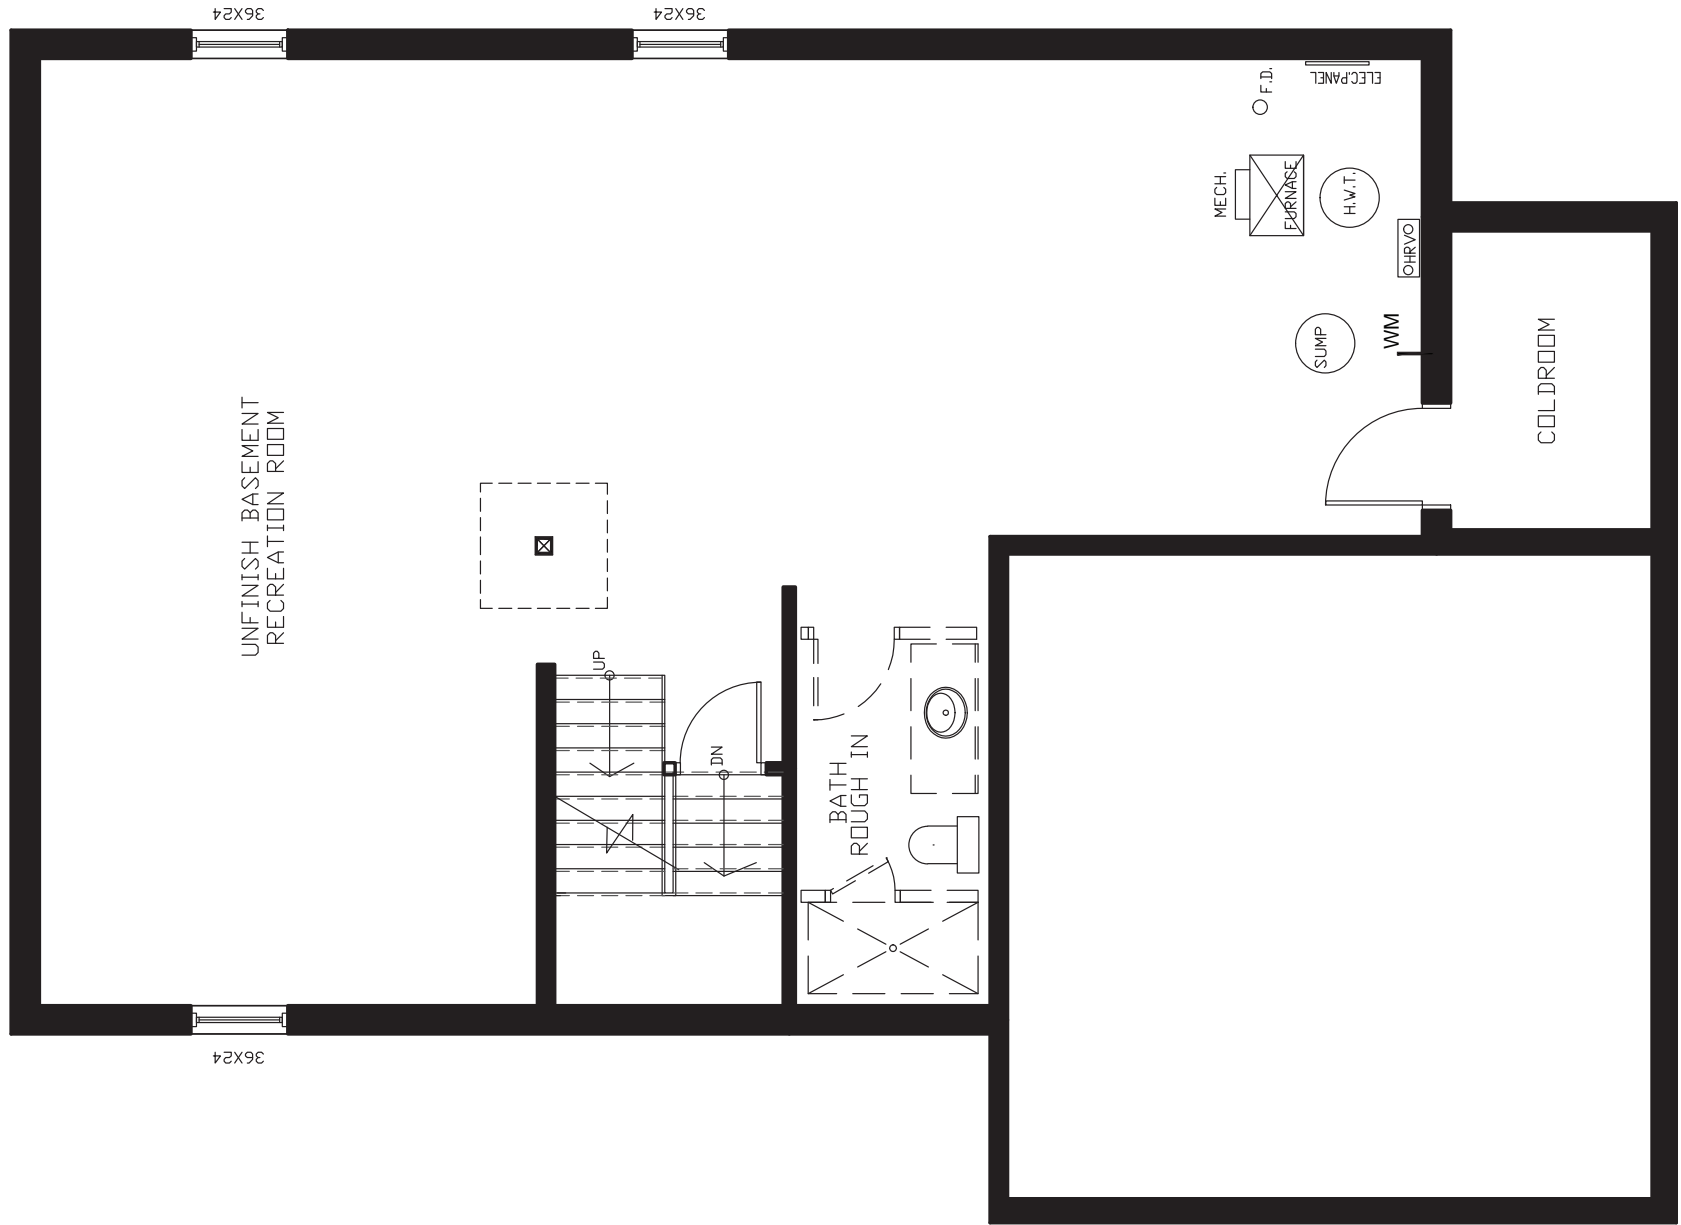

Shree Homes inc
LONDON • ONTARIO

Riddhi
2,150 sq ft

SECOND FLOOR

Shree Homes inc
LONDON • ONTARIO

Riddhi
2,150 sq ft

FRONT ELEVATION

Shree Homes inc
LONDON • ONTARIO

Riddhi
2,150 sq ft