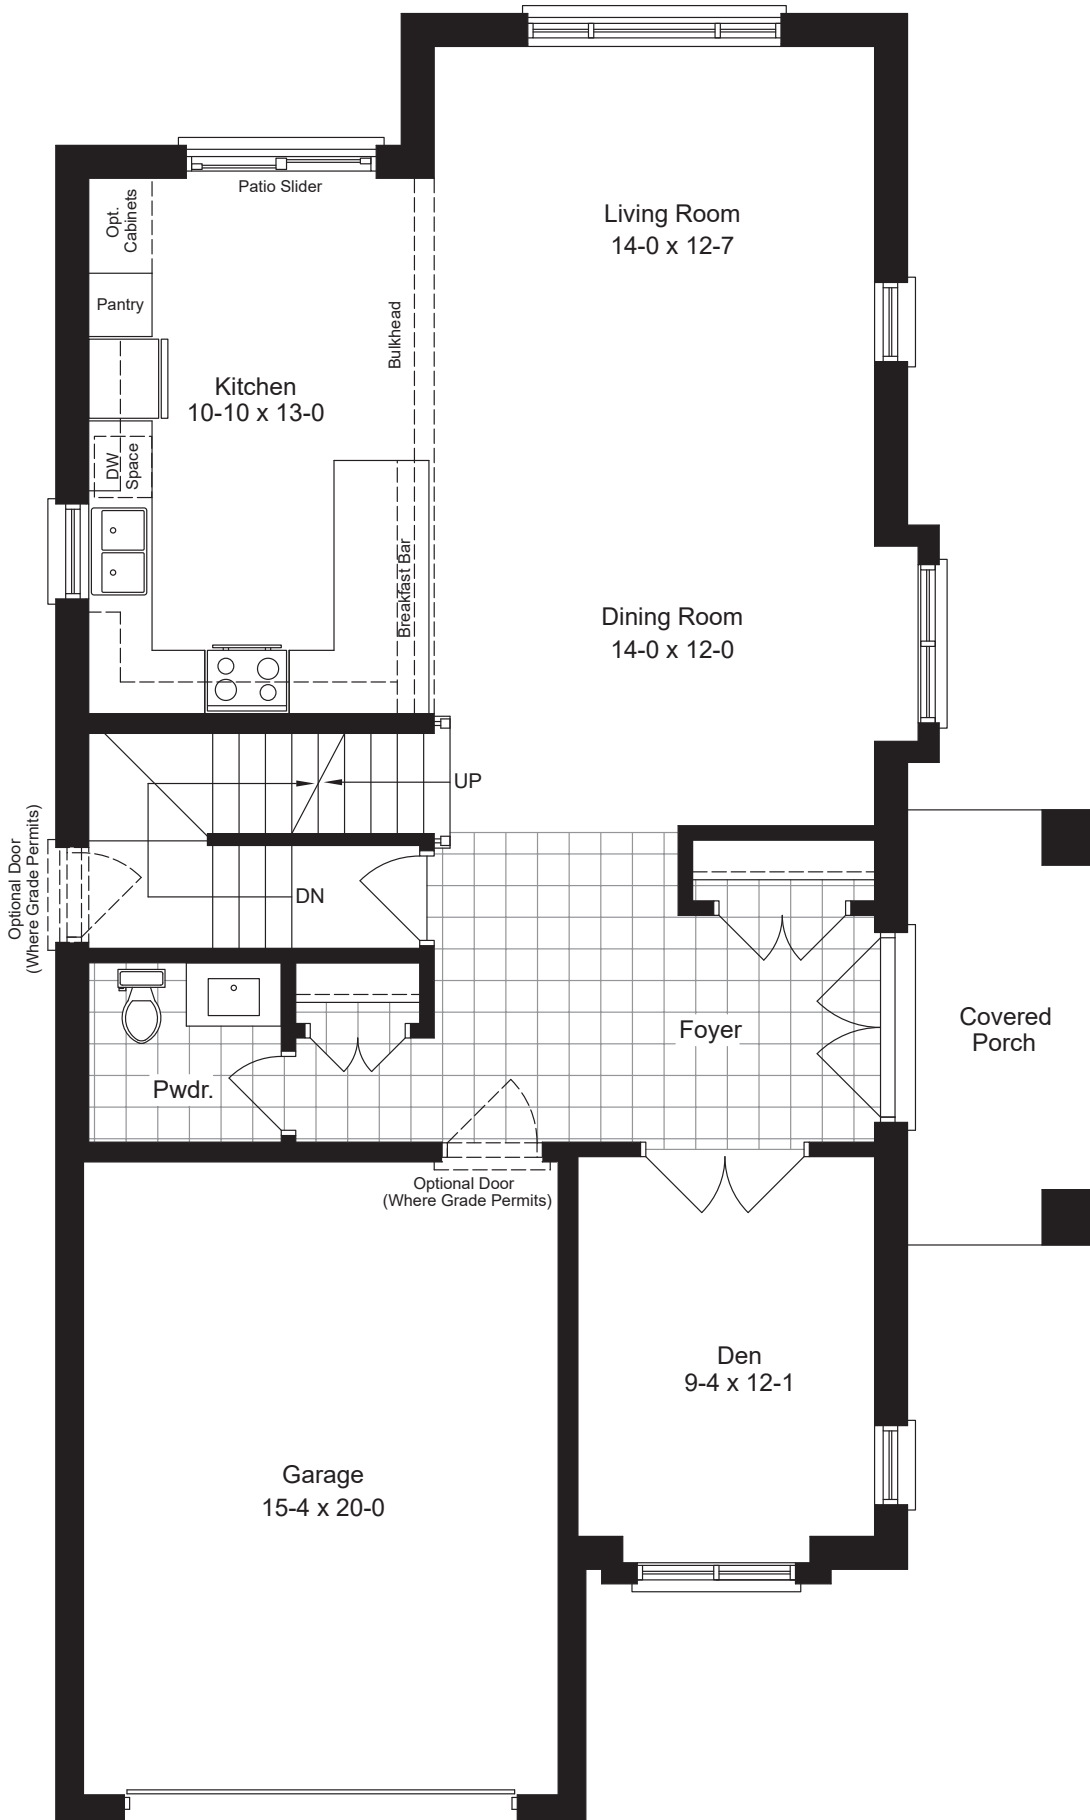

Elevation A

Clean + Modern  
 Build Design

Upscale Stone & Stucco  
 Exterior Available

9' Main Floor  
 Ceiling Height

Full Suite of  
 Interior Finishes

Side View

- \* 4 Bedrooms
- \* Side Entrance Garage
- \* One Elevation
- \* 2.5 Bathrooms
- \* Luxury Vinyl
- \* Master Bed Ensuite
- \* Basement Rough-in
- \* Covered Porch
- \* Kitchen Island

\* Optional Finished Basement adds a 5<sup>th</sup> bedroom and 3-piece bathroom

**BASEMENT**

OPTIONAL FINISHED

# BASEMENT

UNFINISHED

# MAIN FLOOR

ELEVATION A