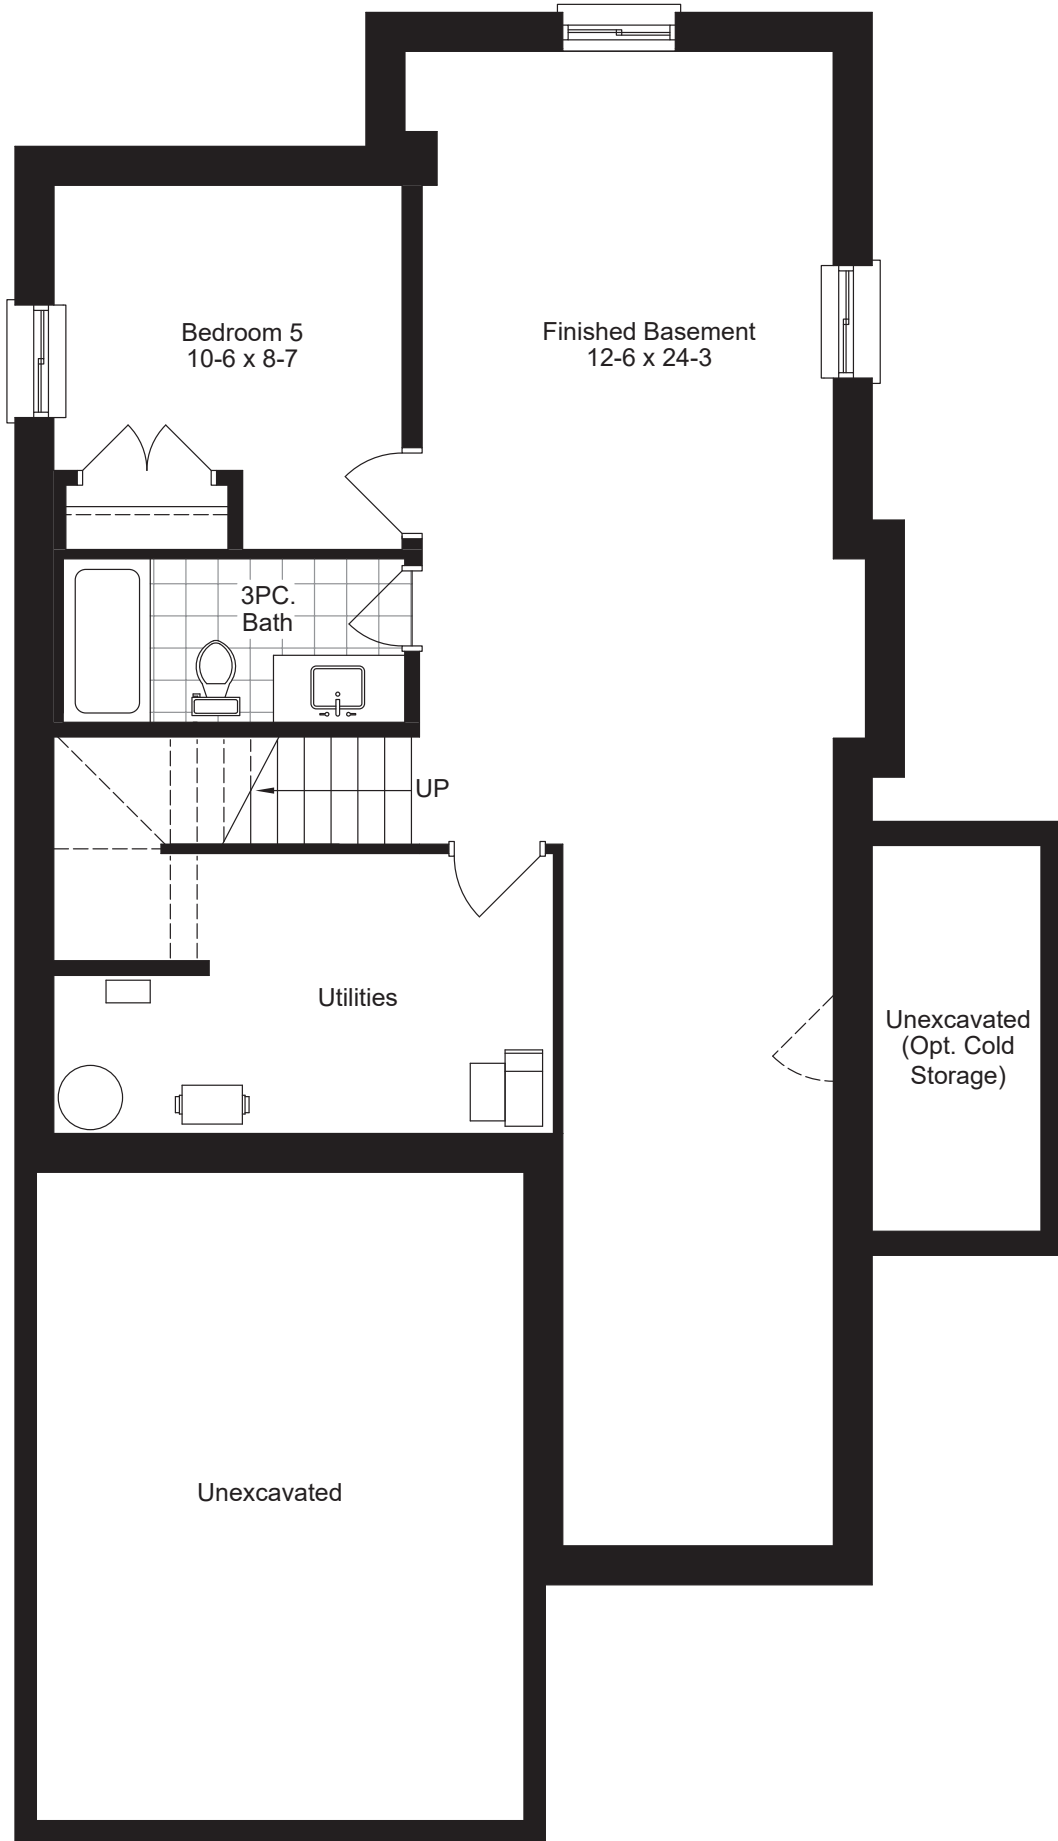

Elevation A

Clean + Modern  
 Build Design

Upscale Stone & Stucco  
 Exterior Available

9' Main Floor  
 Ceiling Height

Full Suite of  
 Interior Finishes

Side View

- \* 4 Bedrooms
- \* Side Entrance Garage
- \* One Elevation
- \* 2.5 Bathrooms
- \* Luxury Vinyl
- \* Master Bed Ensuite
- \* Basement Rough-in
- \* Covered Porch
- \* Kitchen Island

\* Optional Finished Basement adds a 5<sup>th</sup> bedroom and 3-piece bathroom

**BASEMENT**

OPTIONAL FINISHED

# BASEMENT

UNFINISHED

## SECOND FLOOR

ELEVATION A