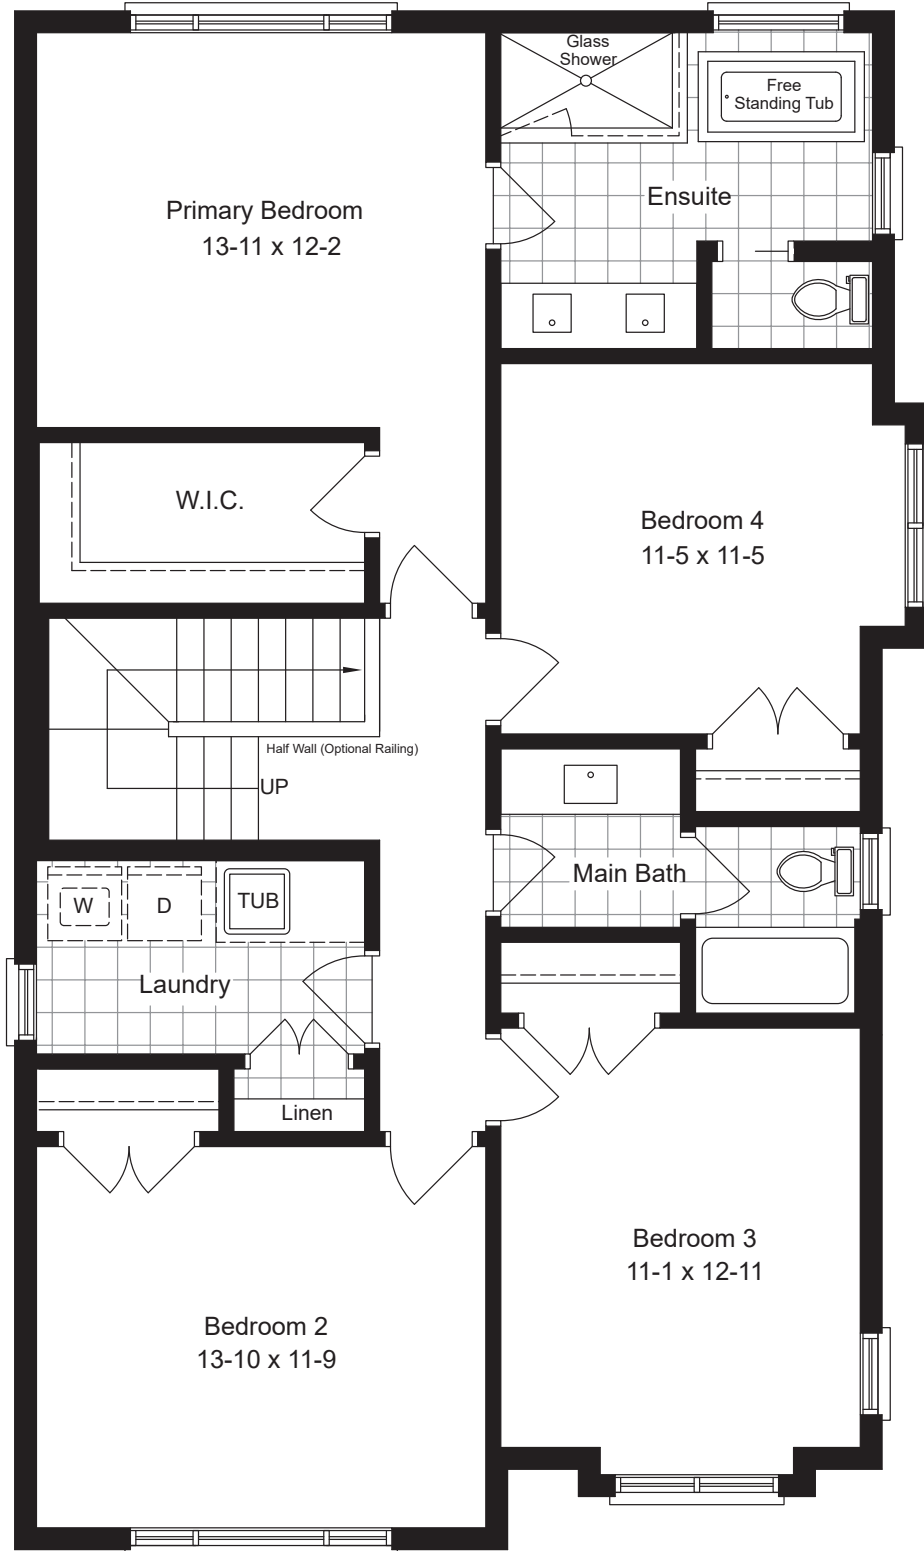

Elevation A

Clean + Modern  
 Build Design

Upscale Stone & Stucco  
 Exterior Available

9' Main Floor  
 Ceiling Height

Full Suite of  
 Interior Finishes

Side View

- \* 4 Bedrooms
- \* Side Entrance Garage
- \* One Elevation
- \* 2.5 Bathrooms
- \* Luxury Vinyl
- \* Master Bed Ensuite
- \* Basement Rough-in
- \* Covered Porch
- \* Kitchen Island

\* Optional Finished Basement adds a 5<sup>th</sup> bedroom and 3-piece bathroom

**BASEMENT**

OPTIONAL FINISHED

# BASEMENT

UNFINISHED

# MAIN FLOOR

ELEVATION A