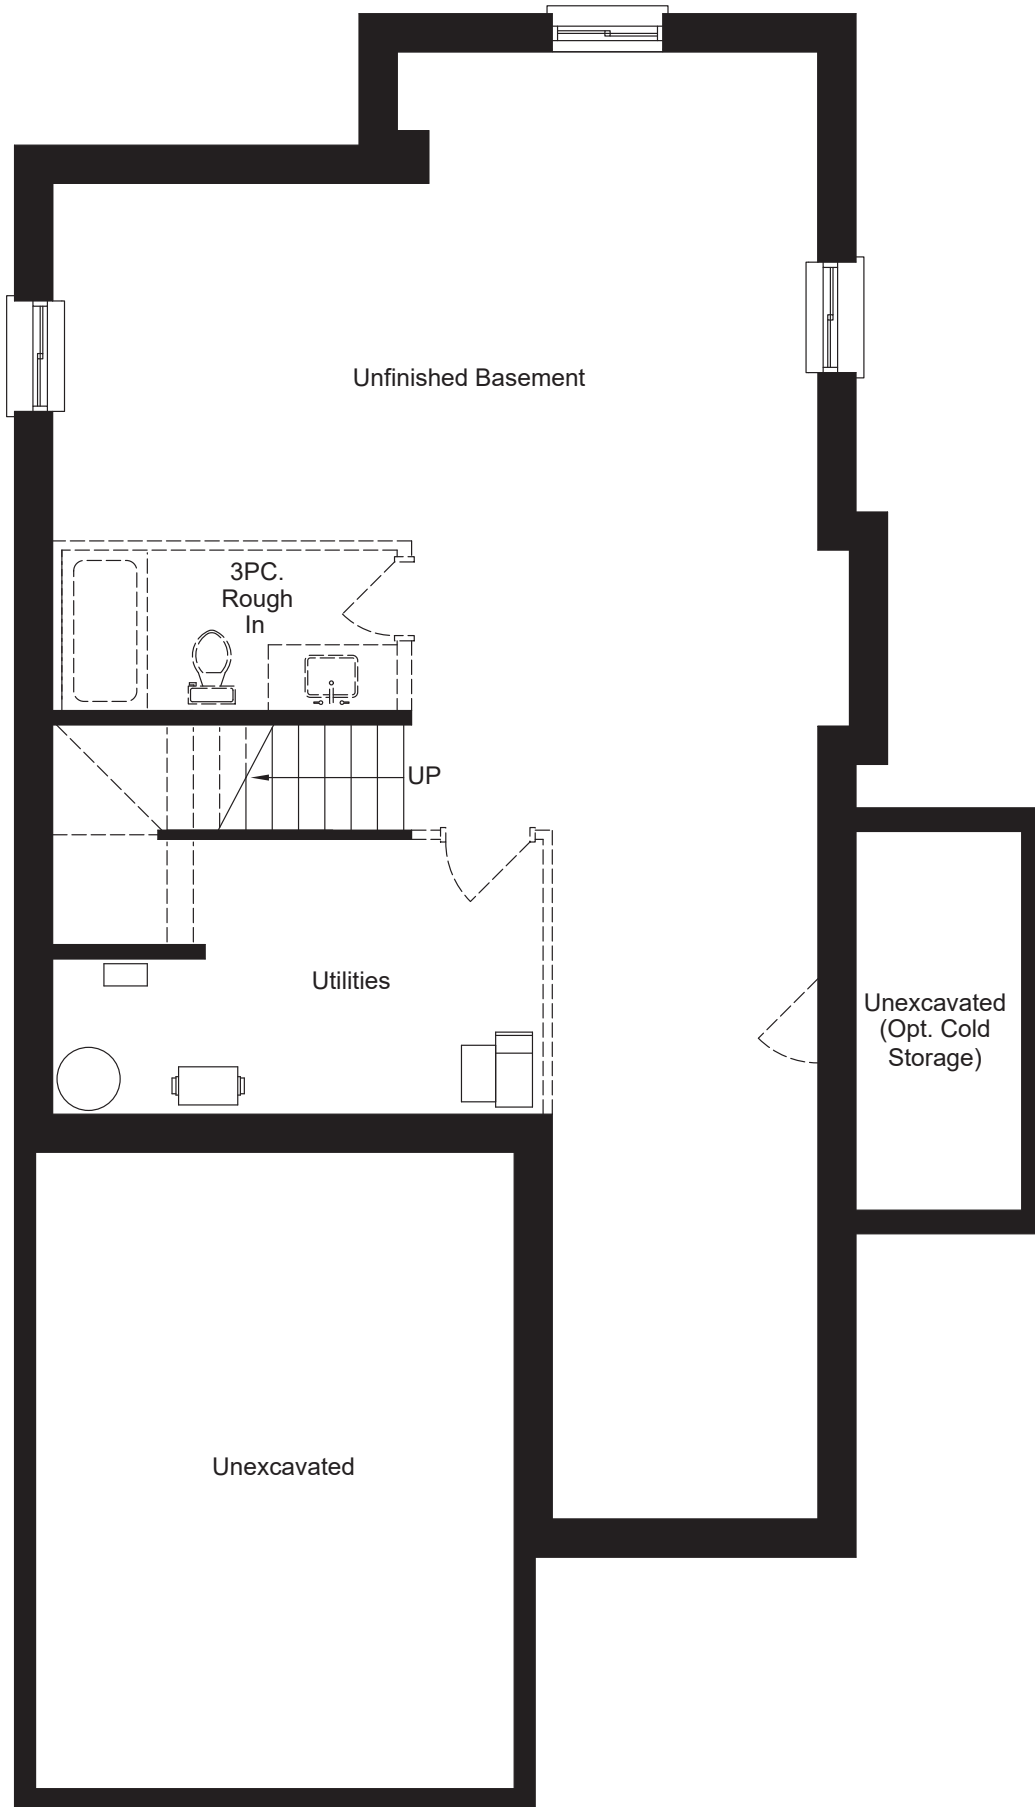

Elevation A

Clean + Modern  
 Build Design

Upscale Stone & Stucco  
 Exterior Available

9' Main Floor  
 Ceiling Height

Full Suite of  
 Interior Finishes

Side View

- \* 4 Bedrooms
- \* Side Entrance Garage
- \* One Elevation
- \* 2.5 Bathrooms
- \* Luxury Vinyl
- \* Master Bed Ensuite
- \* Basement Rough-in
- \* Covered Porch
- \* Kitchen Island

\* Optional Finished Basement adds a 5<sup>th</sup> bedroom and 3-piece bathroom

**BASEMENT**

OPTIONAL FINISHED

# BASEMENT

UNFINISHED

## SECOND FLOOR

ELEVATION A